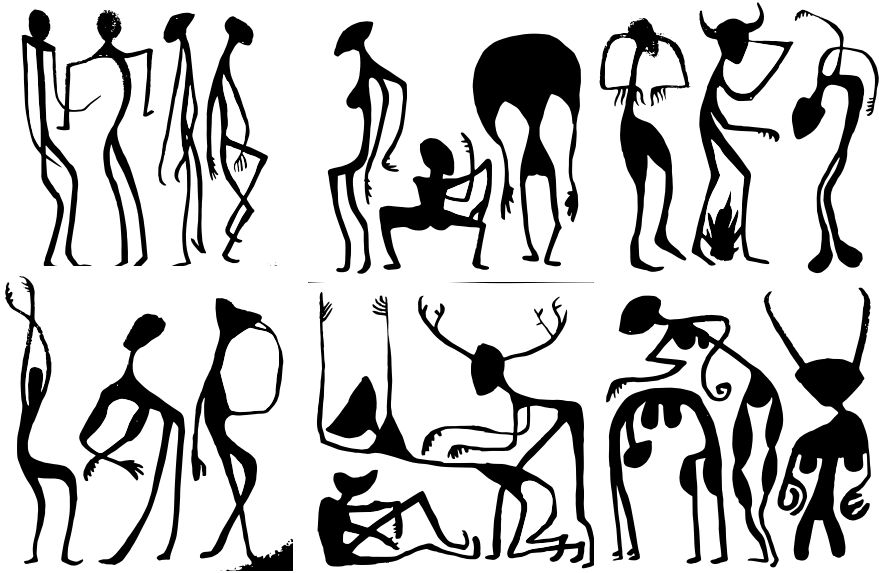

CONSTELLANETICS

RUNAL GEOMETRY

CIMATICA

EXPERIMENT 2014 -
An Attempt At An Alphabet

FOREMOTHERS

LOW RESONANCE FACIALITY

INTERSTELLAR POLARIZED
SHAPEMAPPING